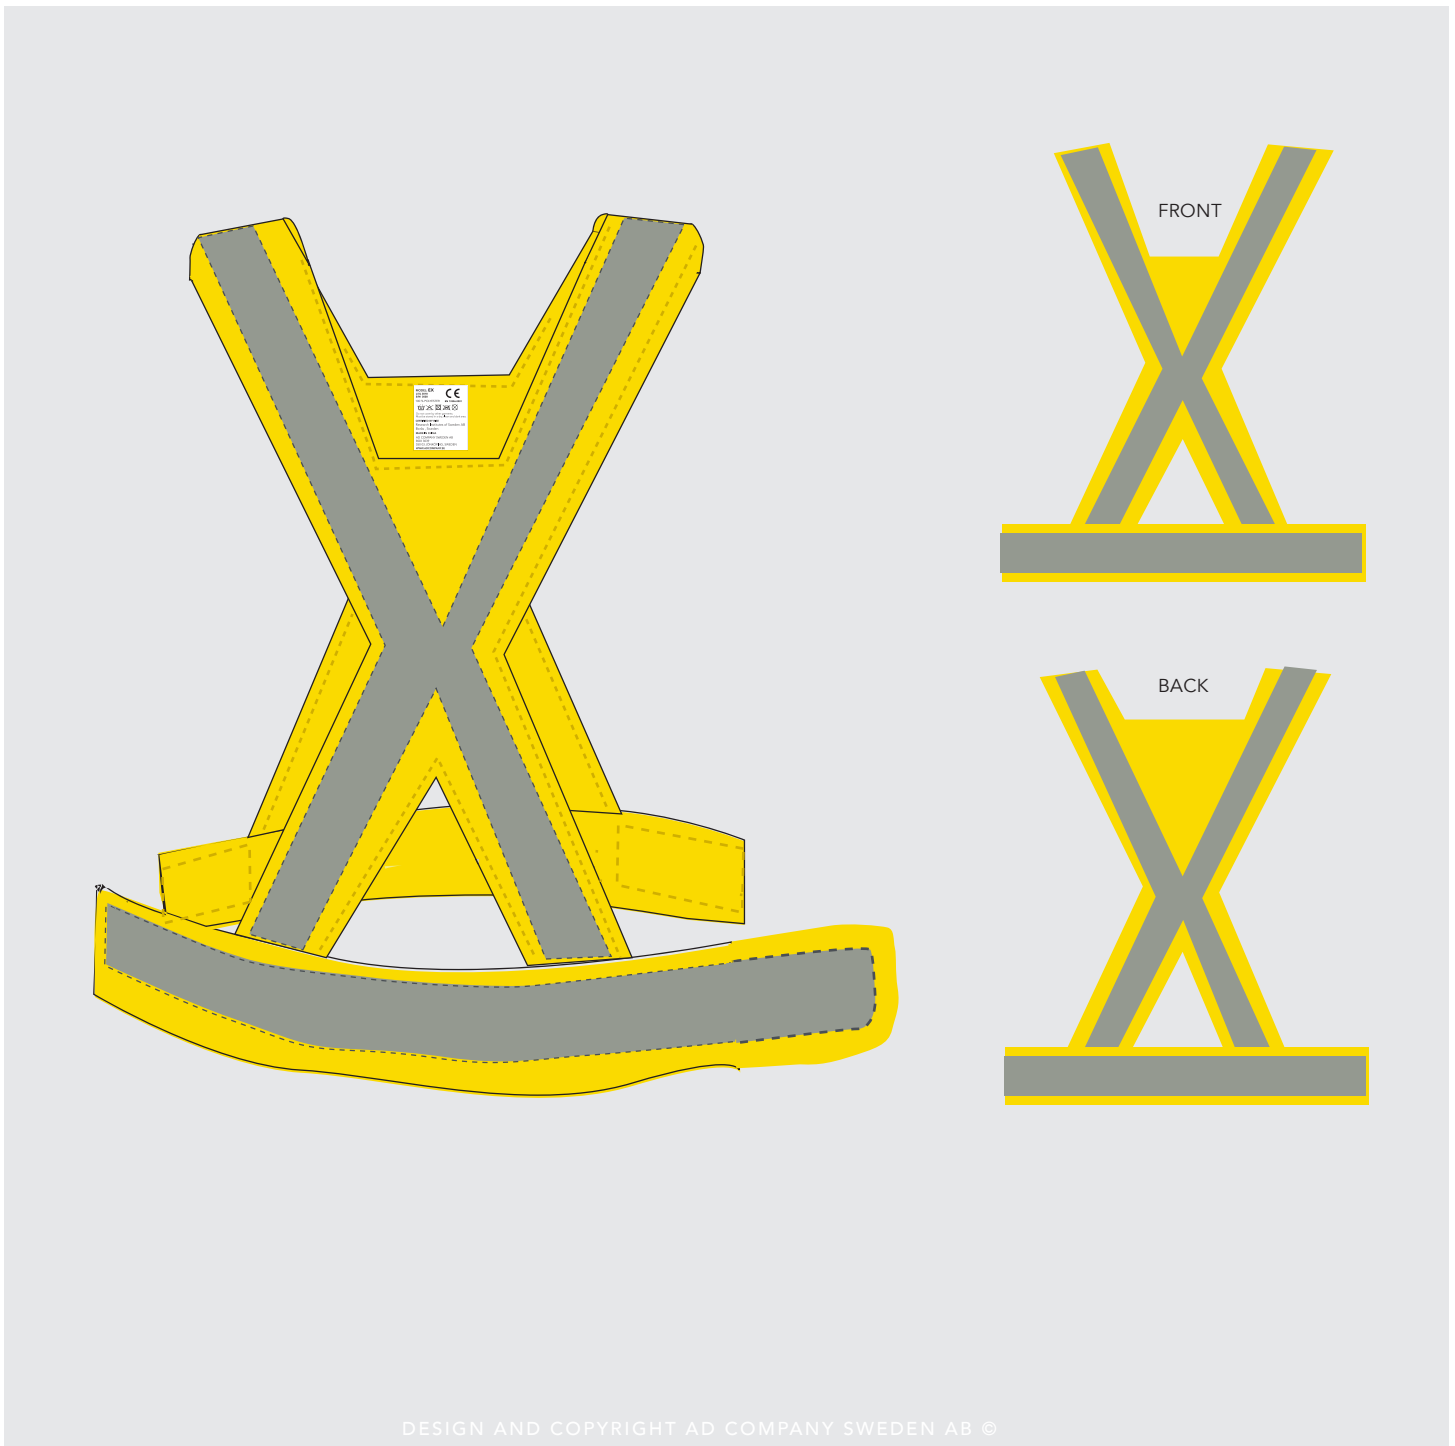

Size: W 48 x H 59 cm

COLOUR:

EN 13356:2001

MODEL: EX
L/XL 3018
S/M 3028
100 % POLYESTER EN 13356:2001

Do not cover by other garments.
Must be stored in a dry, clean and dark area.

CERTIFIED BY RISE
Research Institutes of Sweden AB
Borås, Sweden

MADE IN CHINA
AD COMPANY SWEDEN AB
BOX 3039
550 03 JÖNKÖPING, SWEDEN
WWW.ADCOMPANY.SE

ARTWORK:

IMPRINT COLOUR:

PMS

PMS

SIZE OF LOGO:

Maximum size
Triangle on front: 50 x 20 mm
Triangle on back: 90 x 30 mm

PLACEMENT OF LOGO: