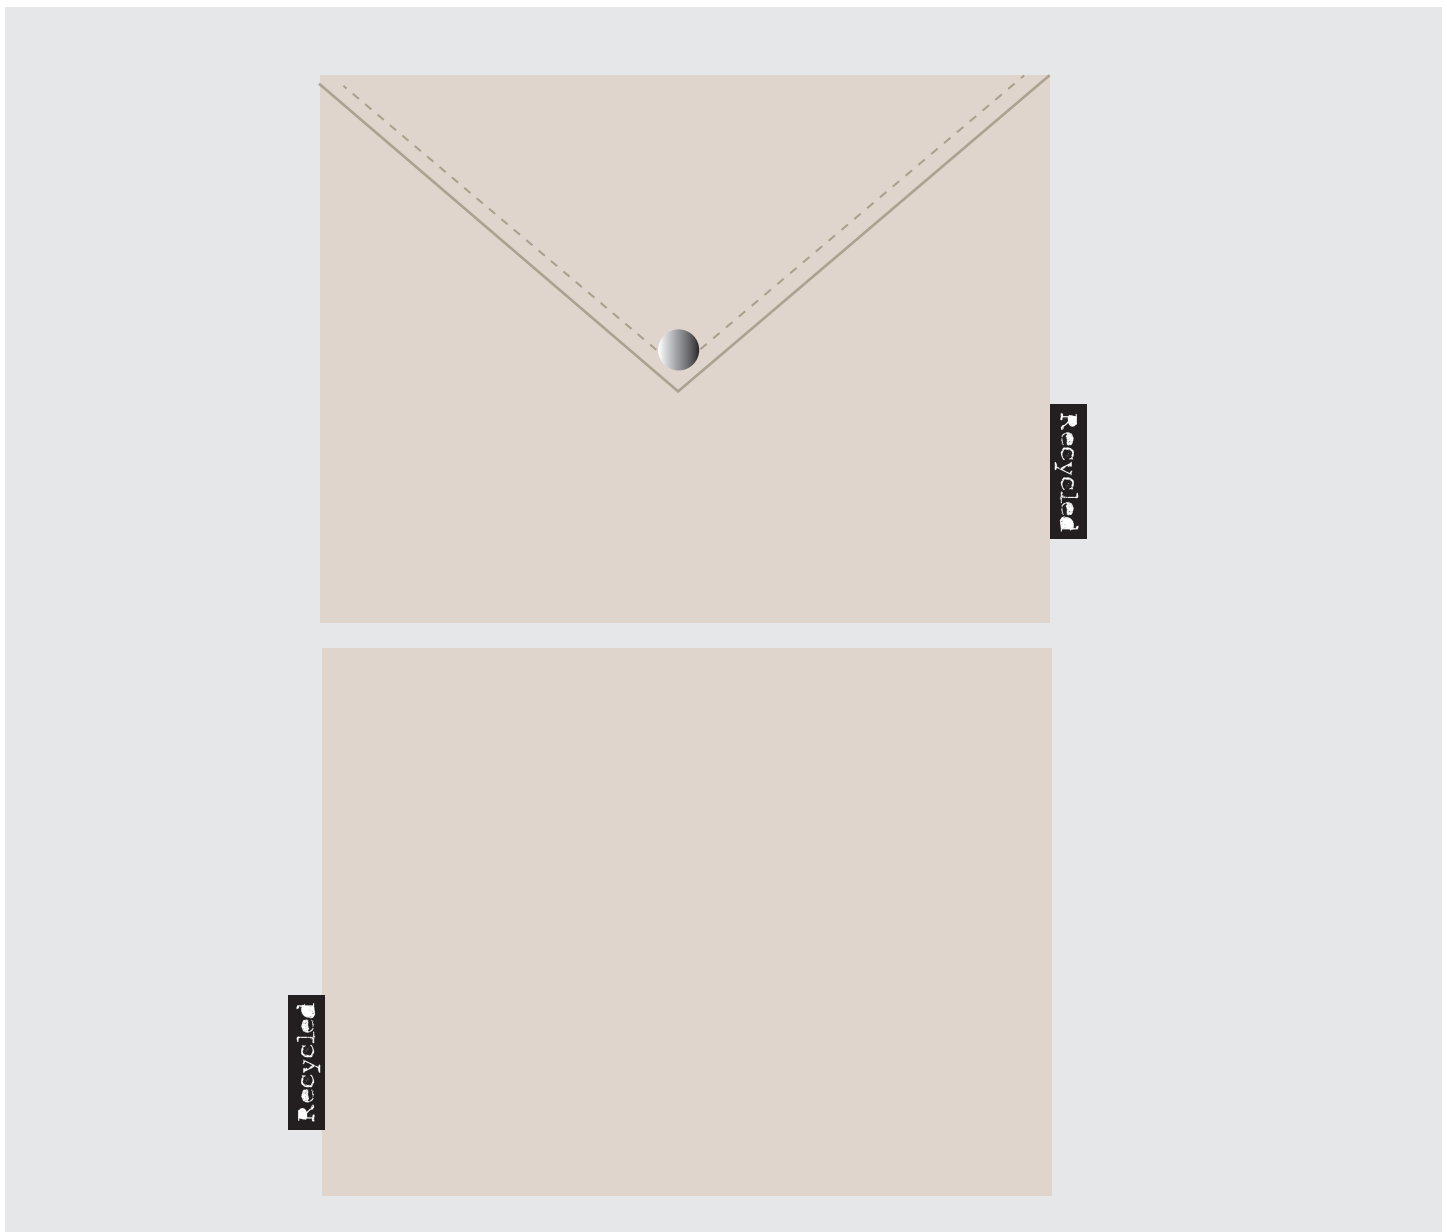

DESIGN SKETCH

ORDER.NO:

AD Company Sweden AB
P.O. Box 3039, SE-550 03 Jönköping, Sweden
Tel +46 (0) 36 18 85 85
info@adcompany.se www.adcompany.se

PRODUCT:

Envelope bag
Recycled cotton 140 gsm
Size: 20 x 15 cm

INSIDE LABEL:

Folded
Visible size 25 x 25 mm
Attached inside the bag
Approx 4 from bottom.

HANGTAG:

IMPRINT:

PMS

ARTWORK:

SIZE OF LOGO:

Maximum imprint size
Front: 15 x 4,5 cm
Back: 15 x 7,5 cm

PLACEMENT OF LOGO:

ART.NO

4022:

COLOUR:

DESIGN AND COPYRIGHT AD COMPANY SWEDEN AB ©

NOTE! Colour samples may be subject to slight variation from the finished product. The sketch shows the approximate location of the application. Please comment / confirm your approval or changes as soon as possible, so that the delivery time is not affected.